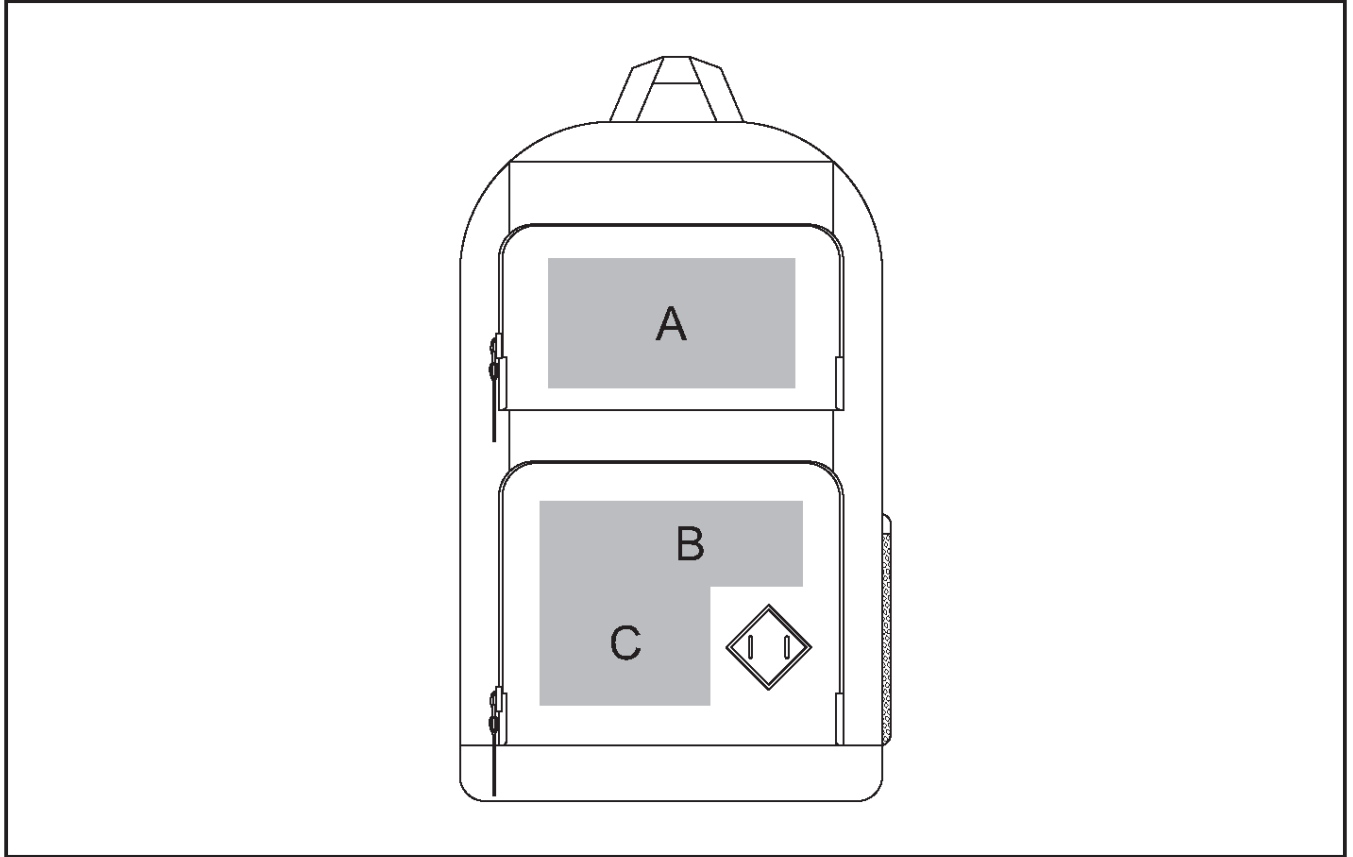

BAG-4270

Steele Laptop Backpack

Need to know:

- Includes 1-Colour, 1-Position Screen Print (setup fee applies)
- **Texture will affect the screen print**